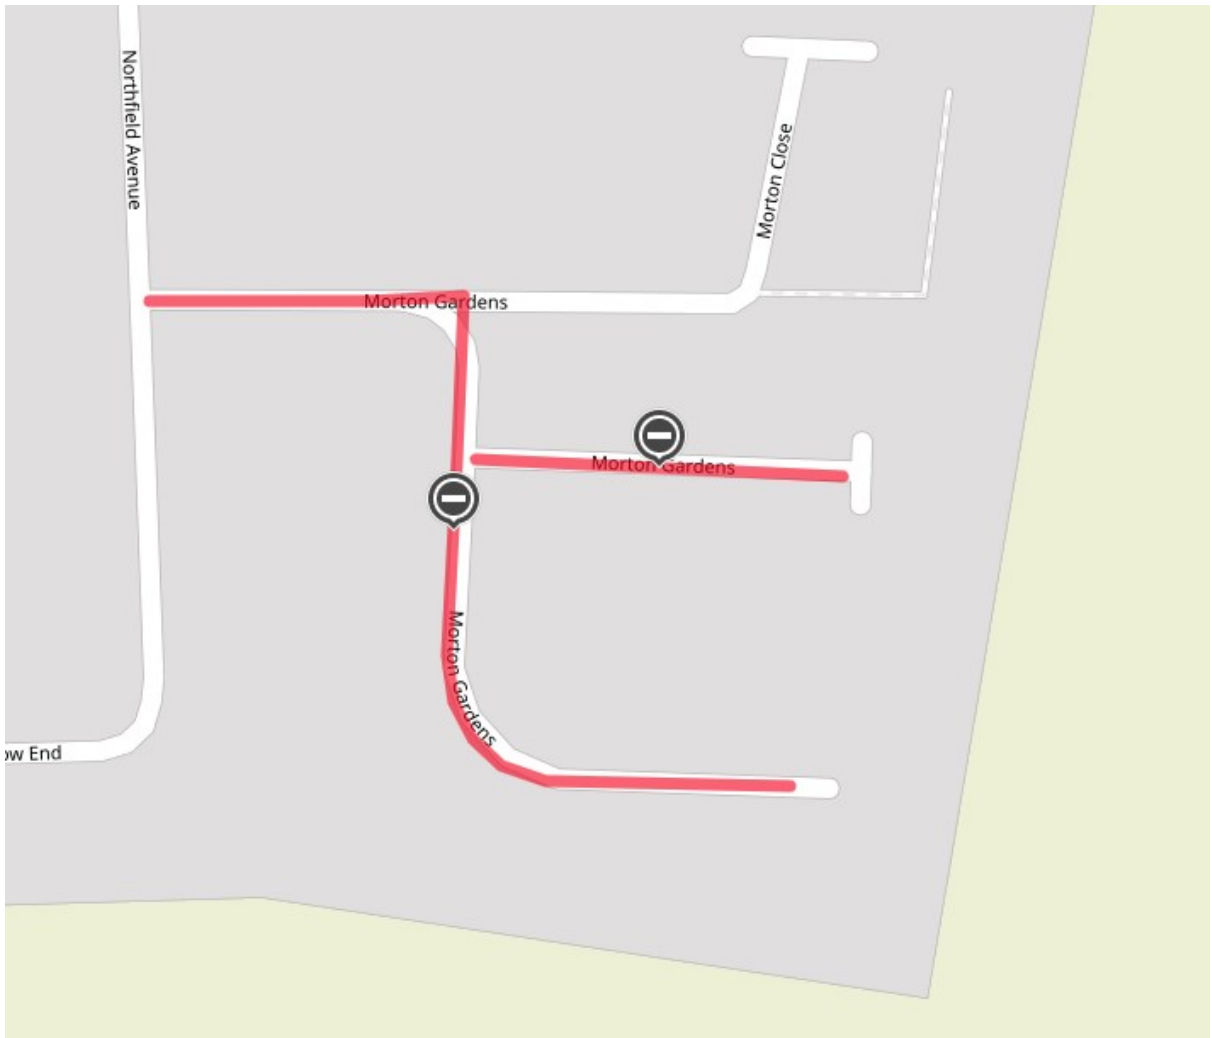

Date: 15th August 2022

Roadworks Bulletin – Rushcliffe Temporary Prohibitions – Radcliffe on Trent

Locations	Morton Gardens, Radcliffe on Trent – From its junction with Northfield Avenue for its full length.
Date & Time	From 08:00 hours on Friday 7 th October 2022 Until 15:30 hours on Thursday 13 th October 2022 inclusive.
Carried Out By	VIA East Midlands on behalf of Nottinghamshire County Council
Nature of Restriction	Prohibition of Driving. Prohibition of Waiting, Loading and Unloading (Both sides, 08:00-15:30) Access will be maintained for Residents where possible. Works will be daytime only
Nature of Works	Carriageway Patching.
Alternative Route	No alternative route, Dead-End Road.
Enquiries	Garry Elsom – 01158 042167 Garry.elsom@viaem.co.uk
Emergency Contact	07883 114422

Roadworks information at www.nottinghamshire.gov.uk/roadworksParking Restrictions at <http://www.nottinghamtraffweb.co.uk/>

Red – Road Closure.