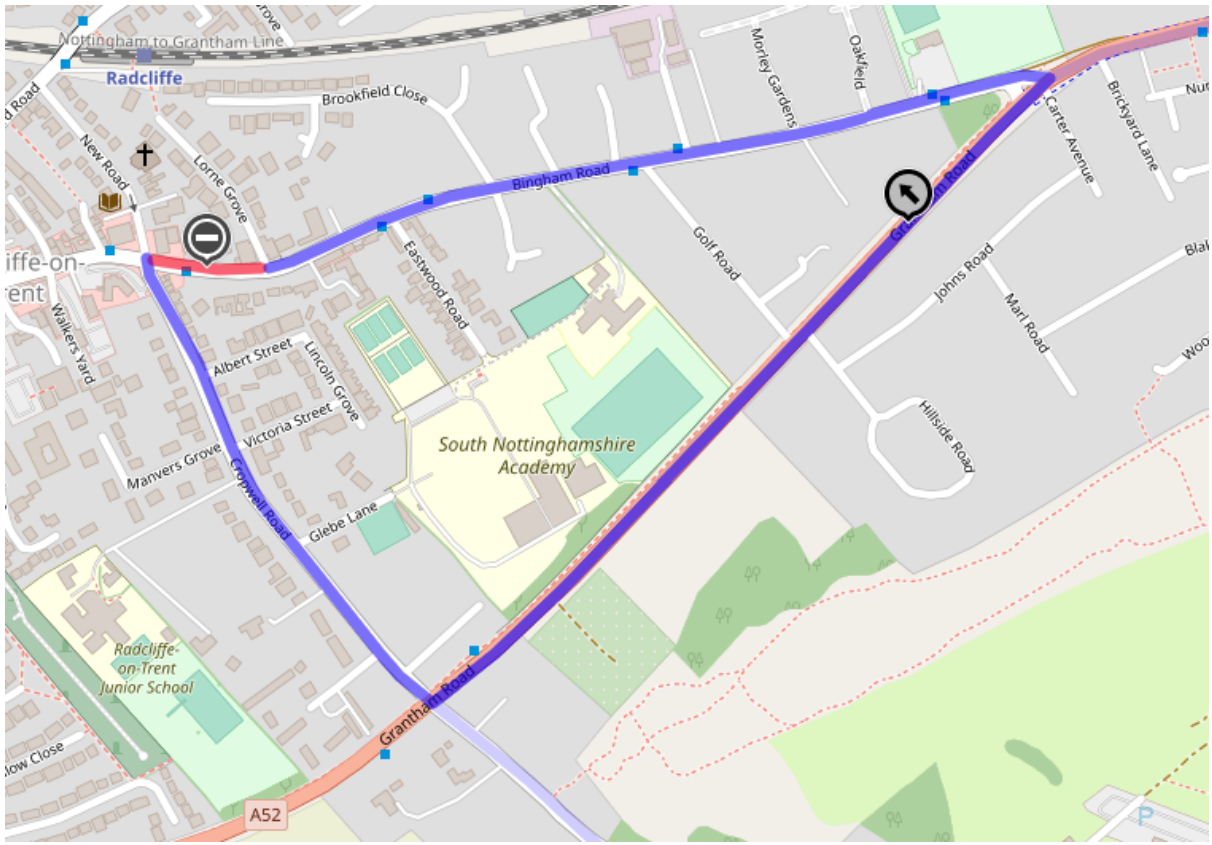

Date: 21st September 2022

Roadworks Bulletin – Rushcliffe Temporary Prohibitions – Radcliffe on Trent

Locations	Bingham Road, Radcliffe on Trent – From its junction with Cropwell Road to its junction with Lorne Grove.
Date & Time	From 07:00 hours on Saturday 22nd October 2022 Until 18:00 hours on Sunday 23rd October 2022 inclusive.
Carried Out By	VIA East Midlands on behalf of Nottinghamshire County Council.
Nature of Restriction	Temporary Prohibition of driving.
Nature of Works	Carriageway Plateau construction and resurfacing works.
Alternative Route	Cropwell Road – Grantham Road – Bingham Road and vice-versa
Enquiries	Paul Brockson – 01158 042141 Paul.brockson@viaem.co.uk
Emergency Contact	0300 500 8080

Roadworks information at www.nottinghamshire.gov.uk/roadworks

Parking Restrictions at <http://www.nottinghamtraffweb.co.uk/>

Red – Road Closure.

Blue – Diversion.